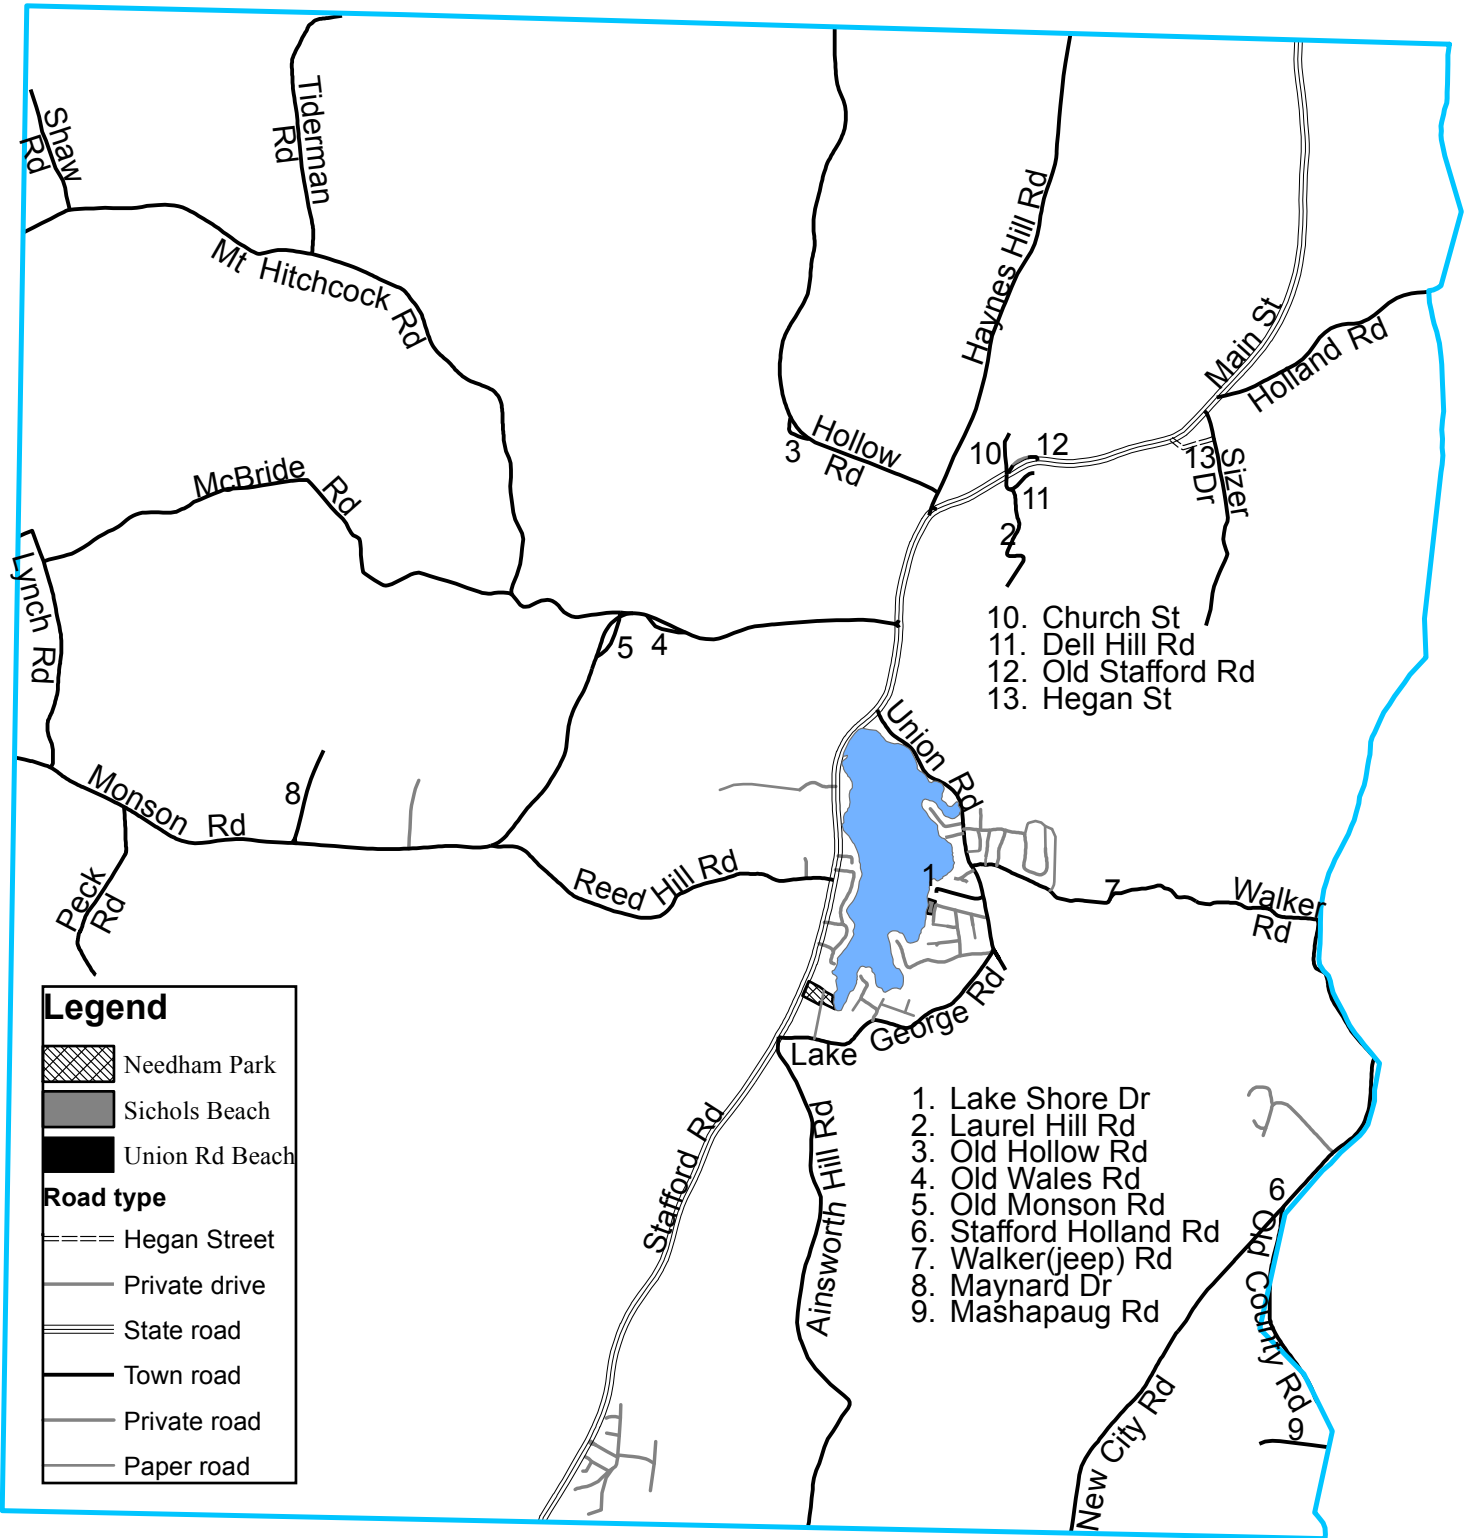

Accepted May 17, 2017 Town of Wales Official Map labeled town roads

- 10. Church St
- 11. Dell Hill Rd
- 12. Old Stafford Rd
- 13. Hegan St

- 1. Lake Shore Dr
- 2. Laurel Hill Rd
- 3. Old Hollow Rd
- 4. Old Wales Rd
- 5. Old Monson Rd
- 6. Stafford Holland Rd
- 7. Walker(jeep) Rd
- 8. Maynard Dr
- 9. Mashapaug Rd